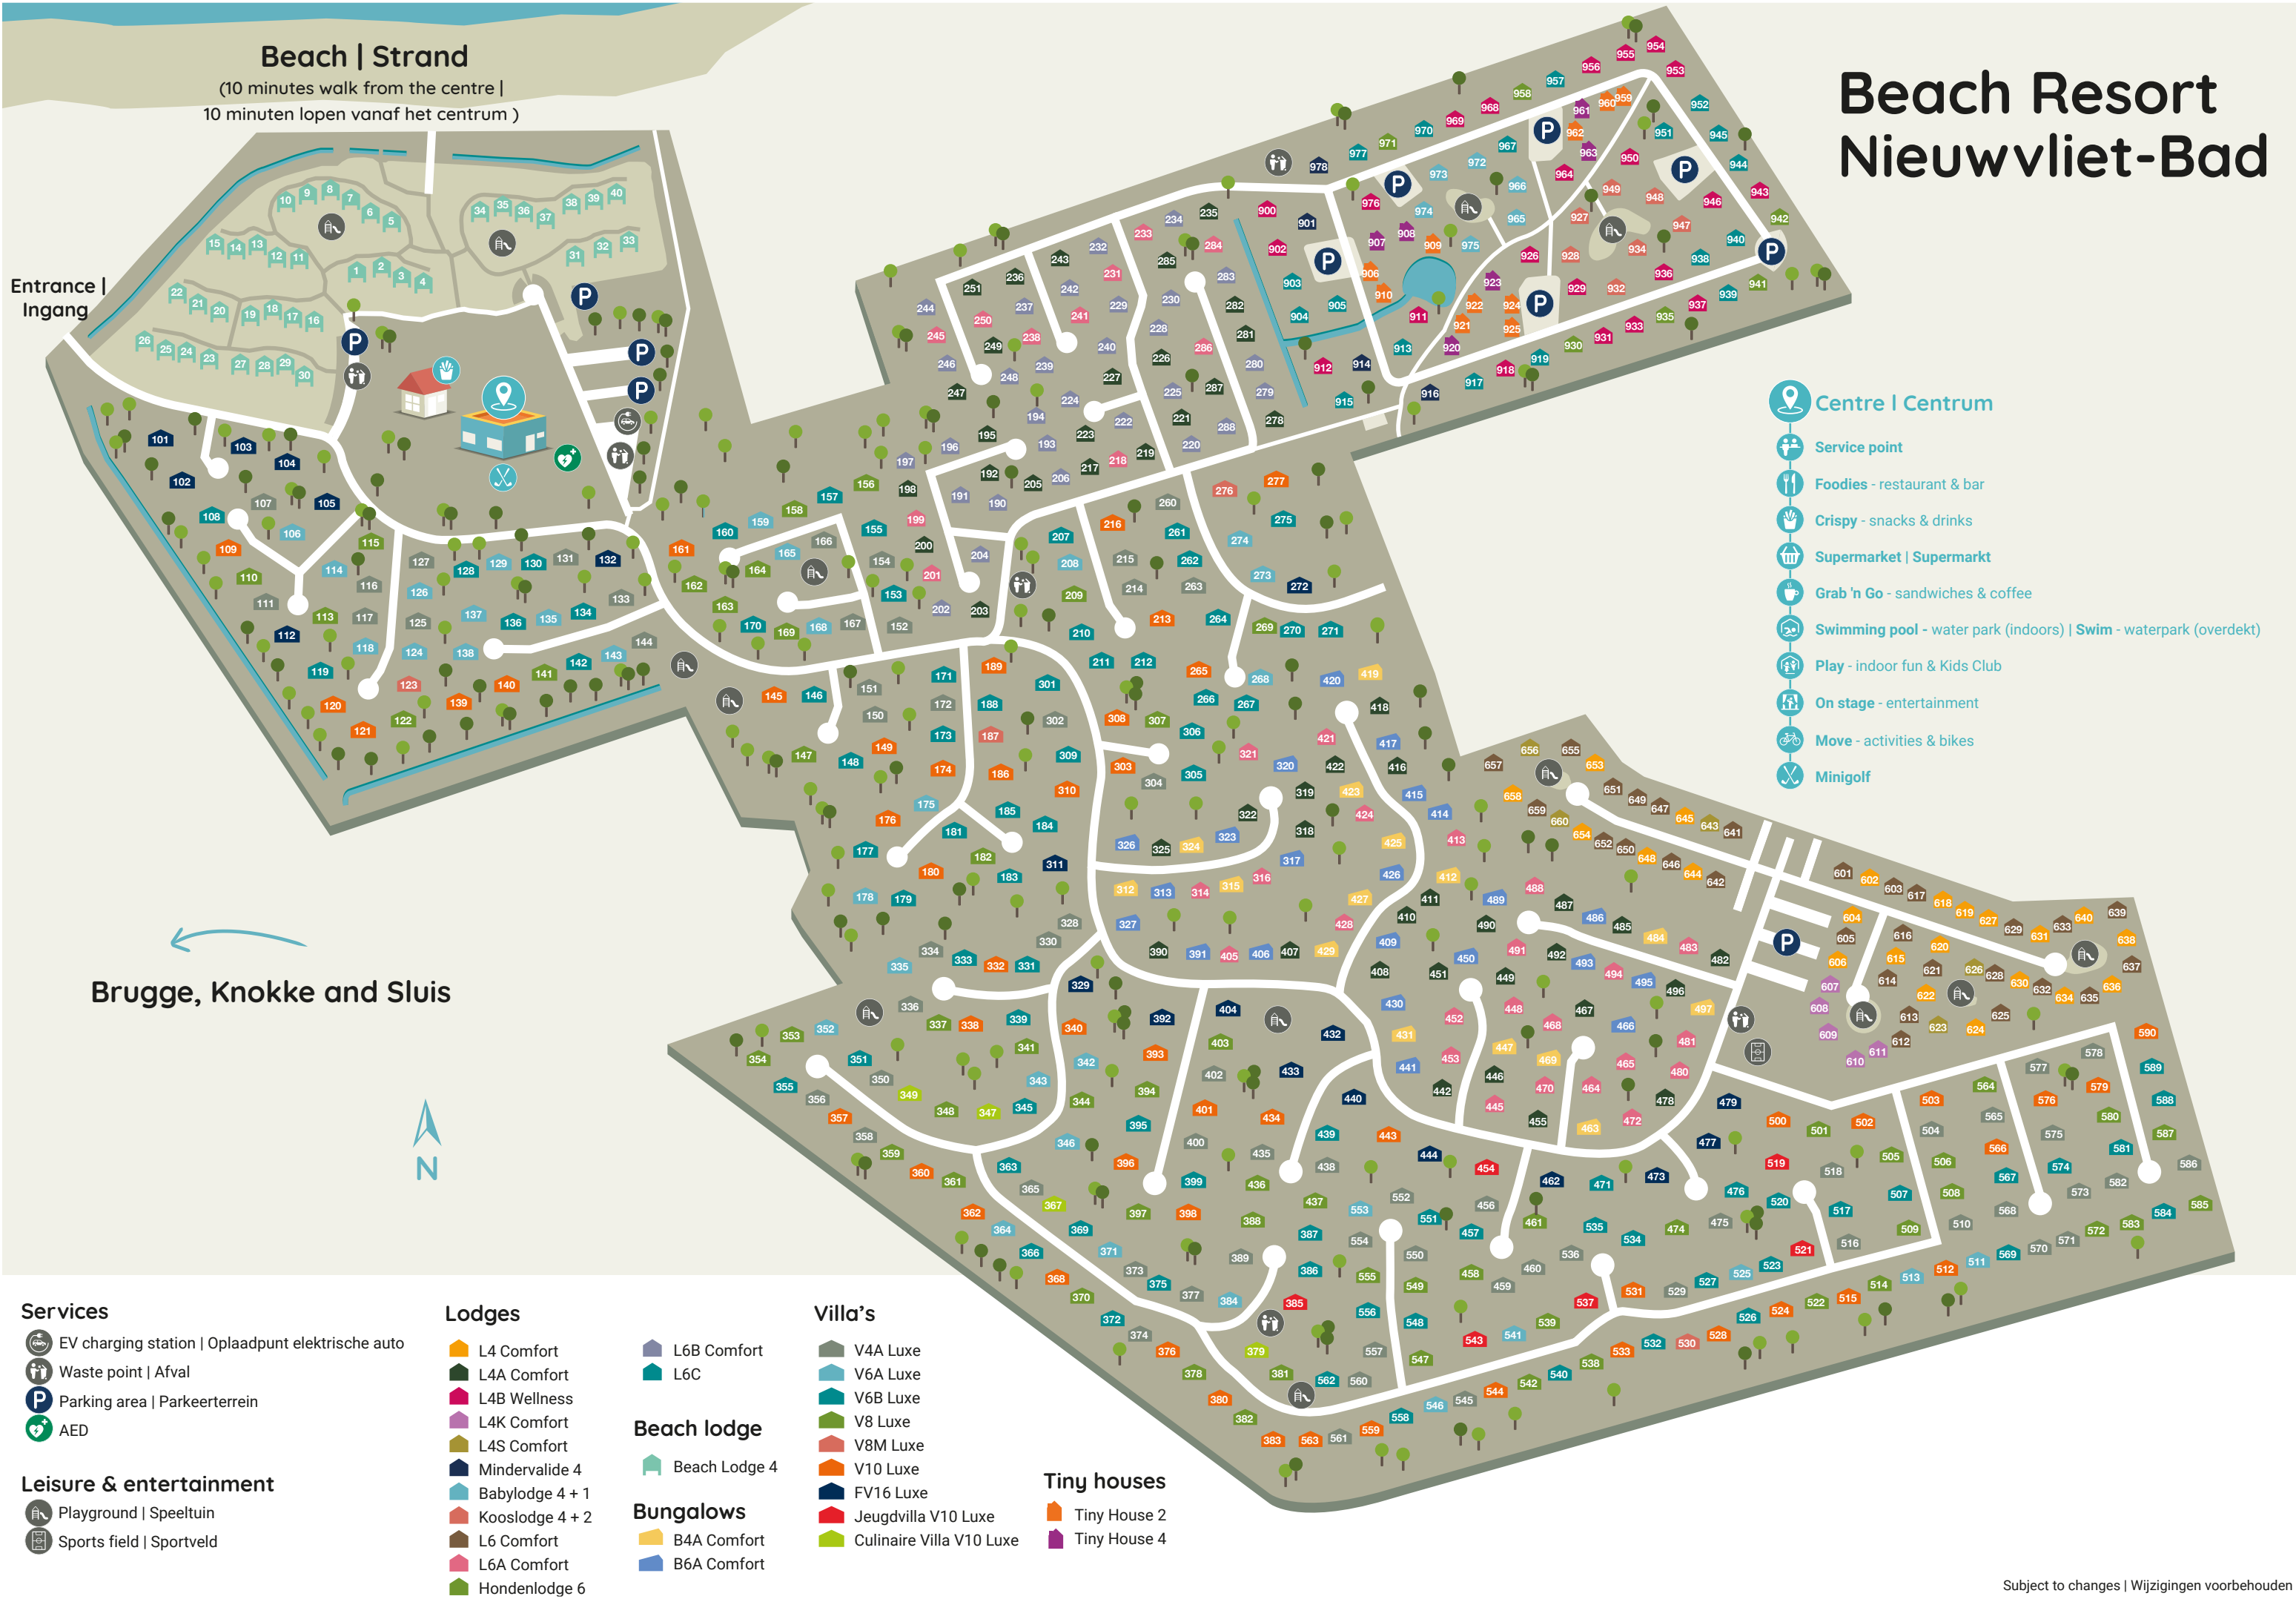

Beach Resort Nieuwvliet-Bad

Beach | Strand

(10 minutes walk from the centre |
10 minuten lopen vanaf het centrum)

Entrance |
Ingang

- Centre | Centrum
- Service point
- Foodies - restaurant & bar
- Crispy - snacks & drinks
- Supermarket | Supermarkt
- Grab 'n Go - sandwiches & coffee
- Swimming pool - water park (indoors) | Swim - waterpark (overdekt)
- Play - indoor fun & Kids Club
- On stage - entertainment
- Move - activities & bikes
- Minigolf

← Brugge, Knokke and Sluis

- Services**
- EV charging station | Oplaadpunt elektrische auto
 - Waste point | Afval
 - Parking area | Parkeerterrein
 - AED
- Leisure & entertainment**
- Playground | Speeltuin
 - Sports field | Sportveld

- Lodges**
- L4 Comfort
 - L4A Comfort
 - L4B Wellness
 - L4K Comfort
 - L4S Comfort
 - Mindervalide 4
 - Babyldodge 4 + 1
 - Koosldodge 4 + 2
 - L6 Comfort
 - L6A Comfort
 - Hondenldodge 6
- Beach lodge**
- Beach Lodge 4
- Bungalows**
- B4A Comfort
 - B6A Comfort

- Villa's**
- V4A Luxe
 - V6A Luxe
 - V6B Luxe
 - V8 Luxe
 - V8M Luxe
 - V10 Luxe
 - FV16 Luxe
 - Jeugdvilla V10 Luxe
 - Culinaire Villa V10 Luxe
- Tiny houses**
- Tiny House 2
 - Tiny House 4